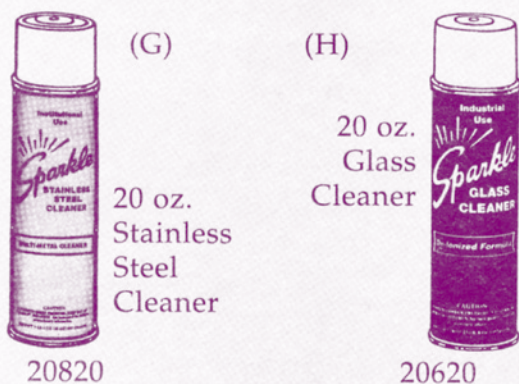

AEROSOLS

PRODUCT CODE #	SIZE	CASE PACK	CASE WEIGHT	PRICE
20820	20 oz. Aerosol	12	20 lbs.	$
20620	20 oz. Aerosol	12	20 lbs.	$

STAINLESS STEEL CLEANER & GLASS CLEANER