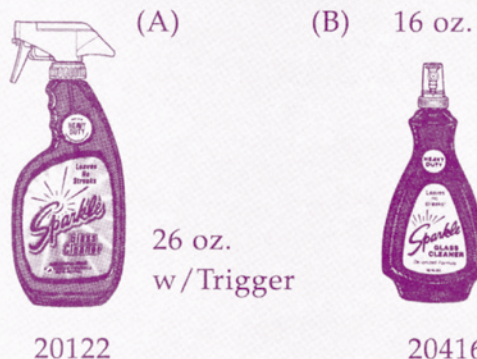

PRODUCTS

for WINDOWS, MIRRORS, CHROME, REFRIGERATORS, STOVES,
LAMINATED PLASTIC SURFACES OF ALL KINDS

734-H

TRIGGER & PUMP SPRAY BOTTLES

PRODUCT CODE #	SIZE	CASE PACK	CASE WEIGHT	PRICE
20122	26 oz. (w/Trigger)	12	23 lbs.	\$
20416	16 oz. (w/Pump)	12	15 lbs.	\$

POPULAR CONSUMER SIZES

TRIGGER BOTTLE & REFILL

PRODUCT CODE #	SIZE	CASE PACK	CASE WEIGHT	PRICE
20332	33.8 oz. Refill	12	29 lbs.	\$
20345	33.8 oz. (w/Trigger)	12	29 lbs.	\$

BONUS SIZE TRIGGER & REFILL

REFILLS